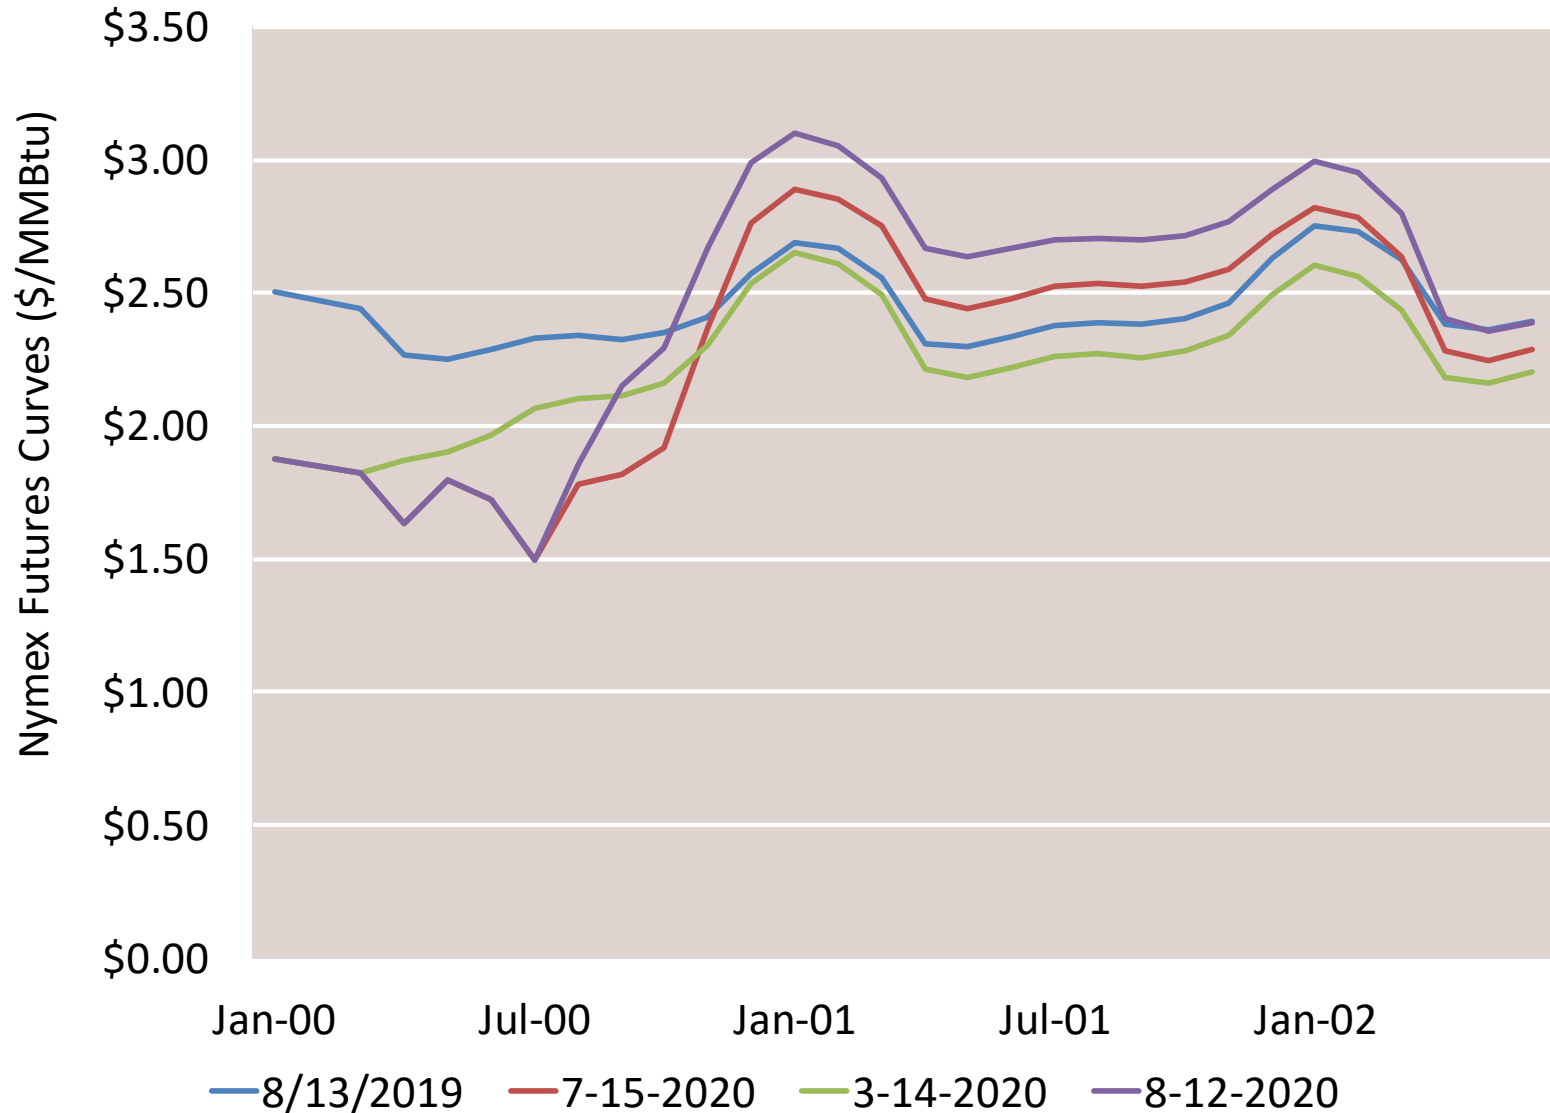

Nymex Futures Curves

Federal Energy Regulatory Commission **Market Assessments**