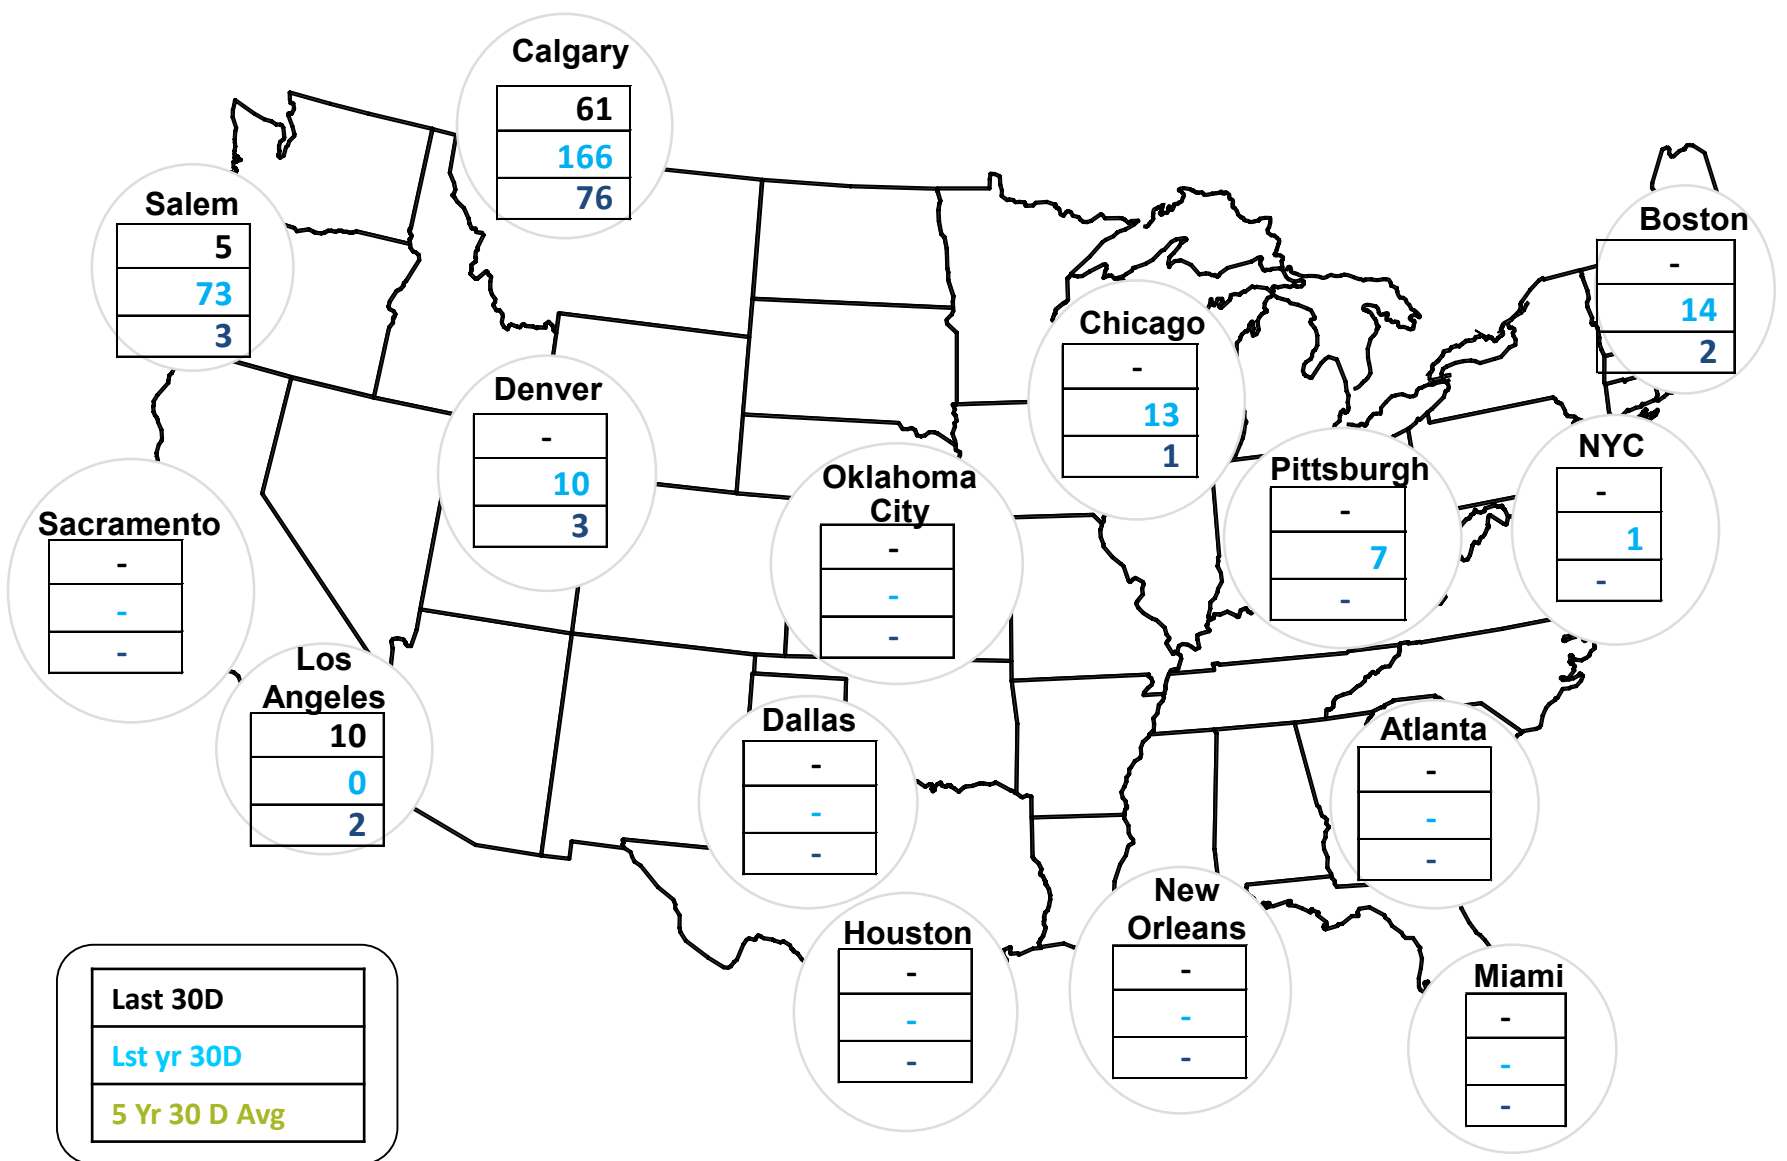

**30 Day Intervals**

Federal Energy Regulatory Commission **Market Assessments**

Source: Bloomberg Weather Data

Updated Aug-2020