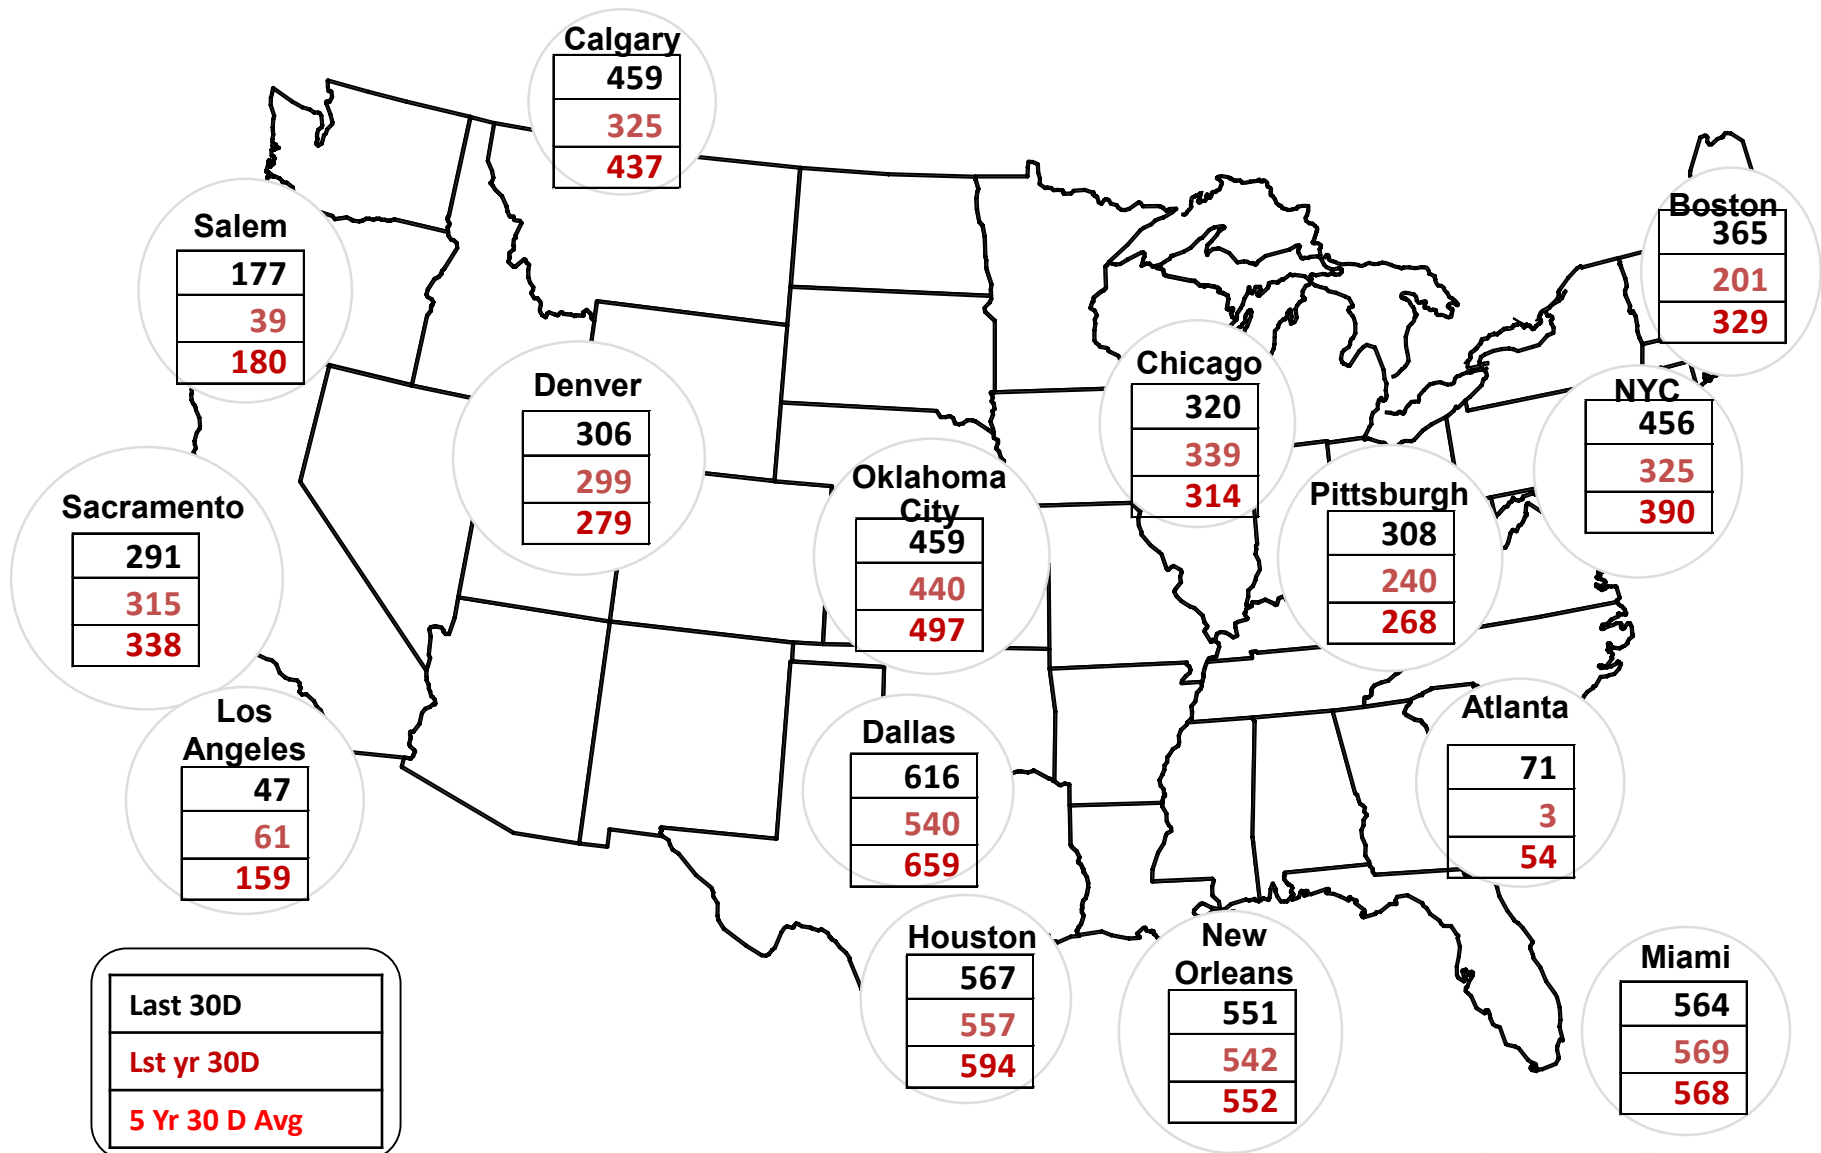

30 Day Intervals

Federal Energy Regulatory Commission **Market Assessments**

Source: Bloomberg Weather Data

Updated Aug-2020