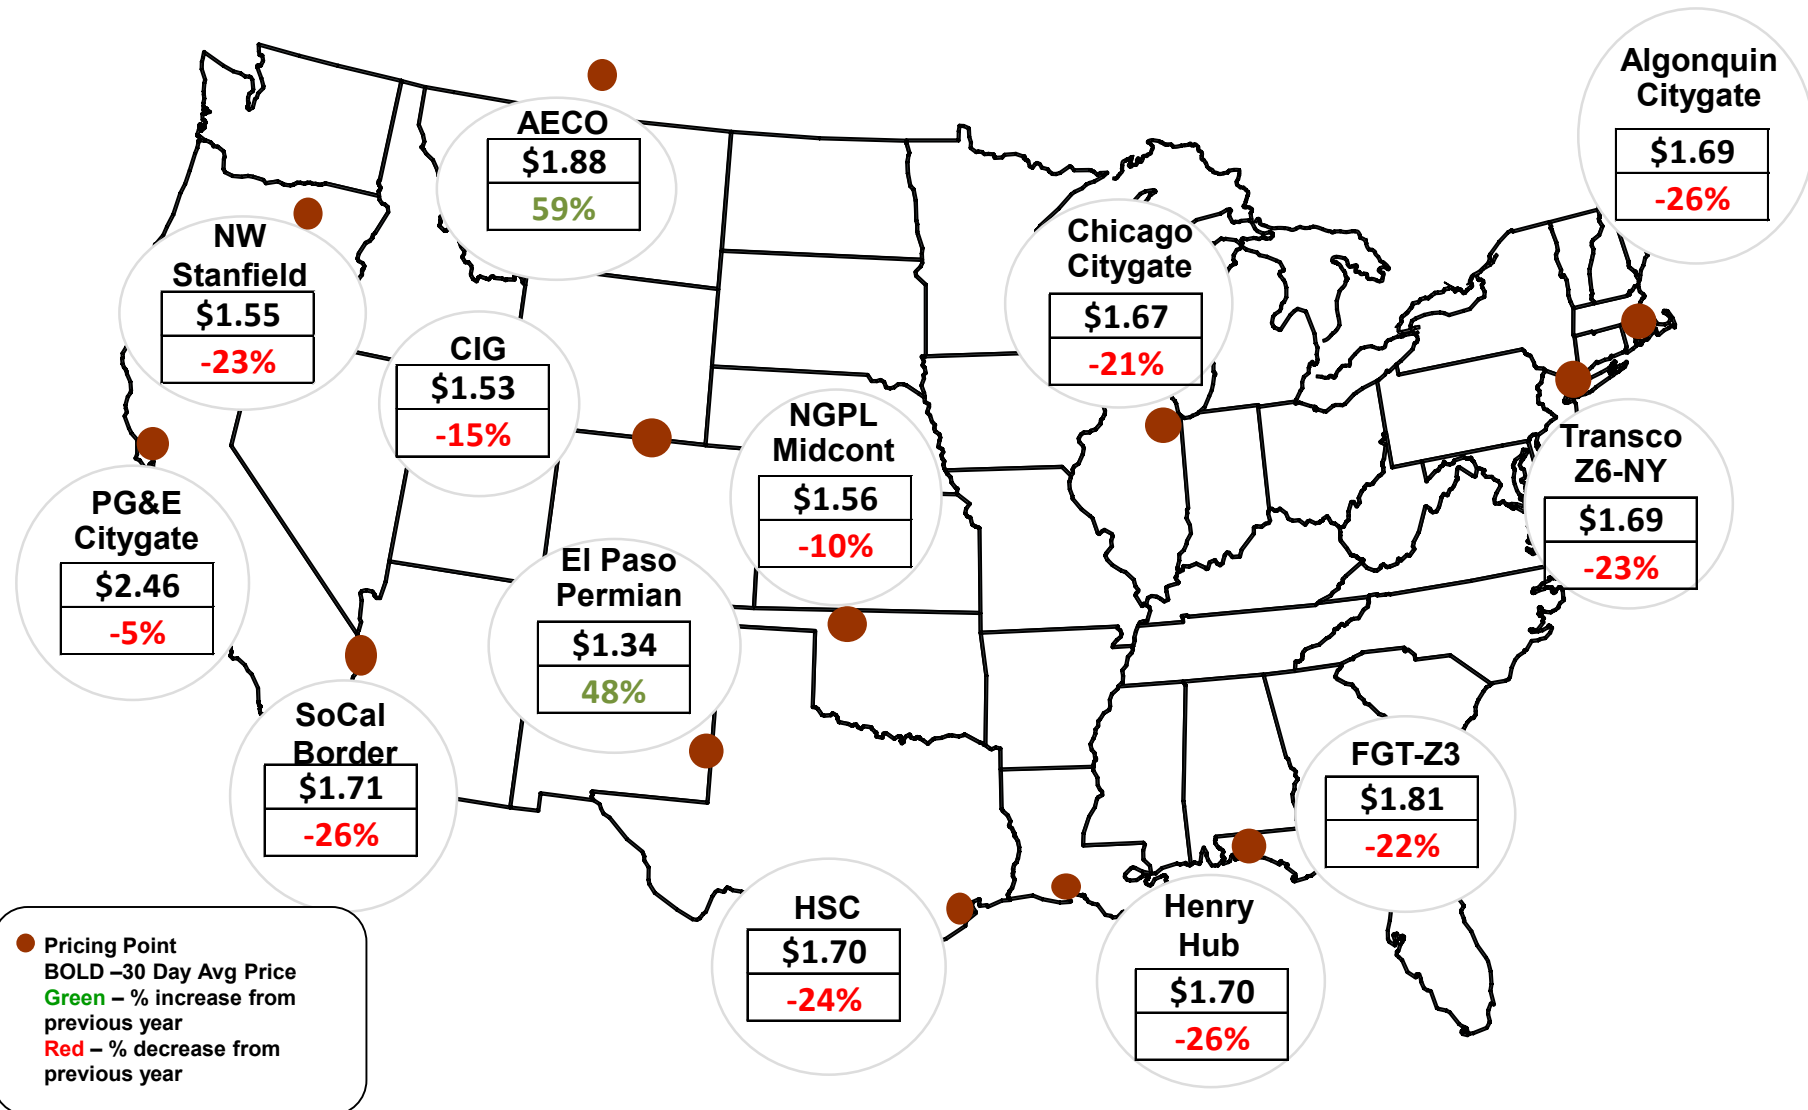

Natural Gas Trading: Price Map **Day Ahead Natural Gas Prices** 30 Day Average ($/MMBtu)

Federal Energy Regulatory Commission **Market Assessments**