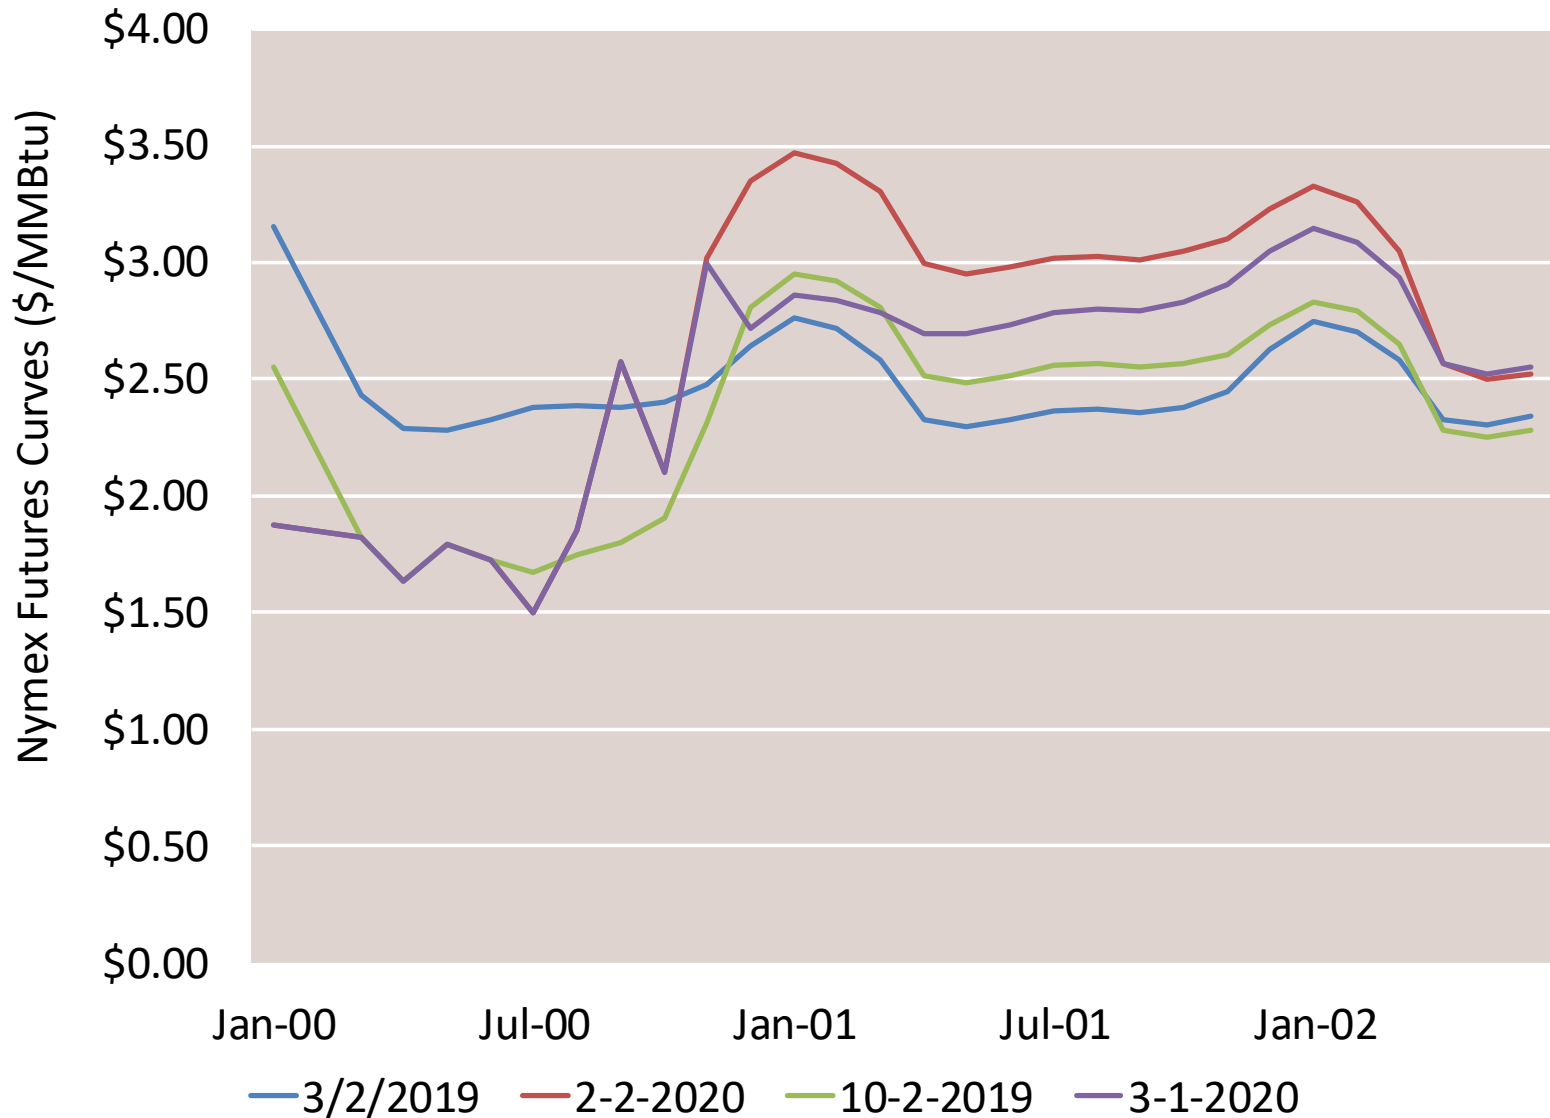

Nymex Futures Curves

Federal Energy Regulatory Commission **Market Assessments**