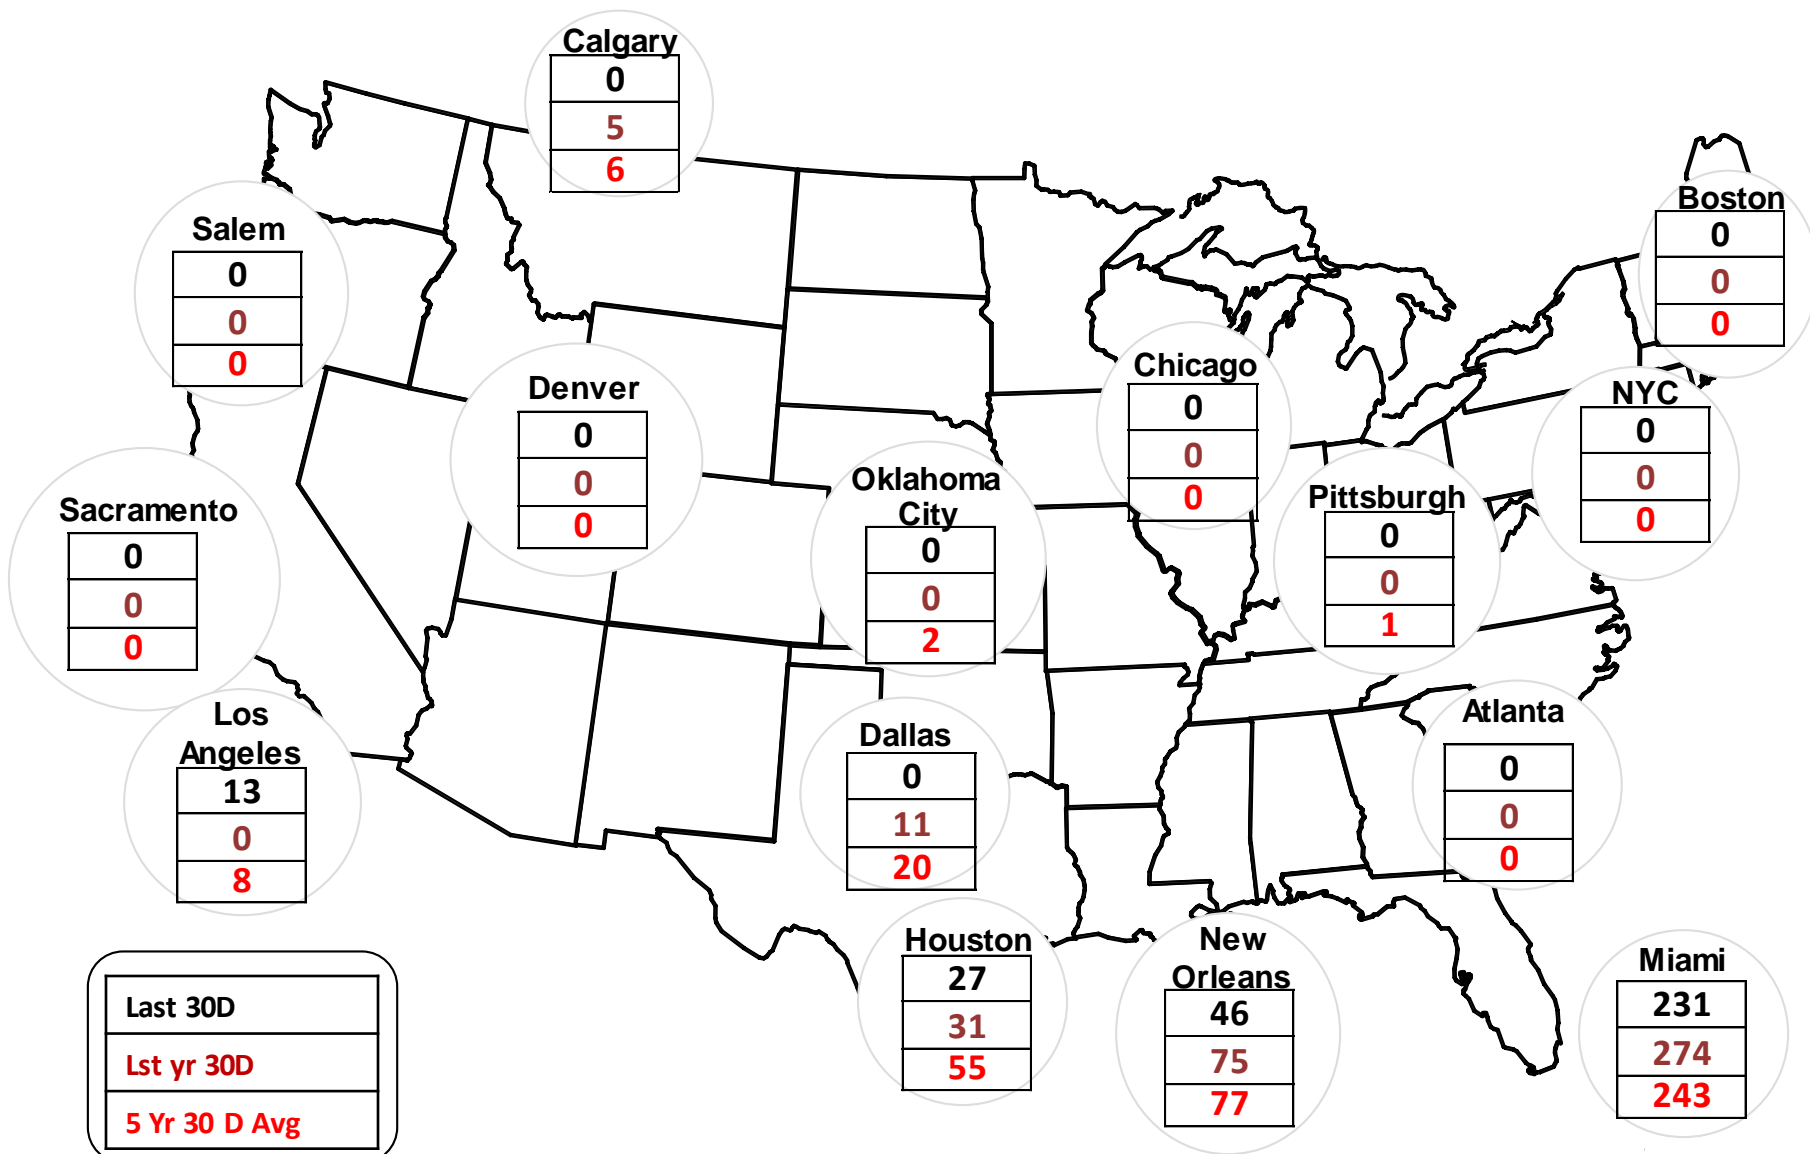

# Cumulative Heating Degree Days (HDDs) by City 30 Day Intervals

Federal Energy Regulatory Commission **Market Assessments**

Source: Bloomberg Weather Data

Updated Mar-2020

# Cumulative Cooling Degree Days (CDDs) by City 30 Day Intervals

Federal Energy Regulatory Commission **Market Assessments**