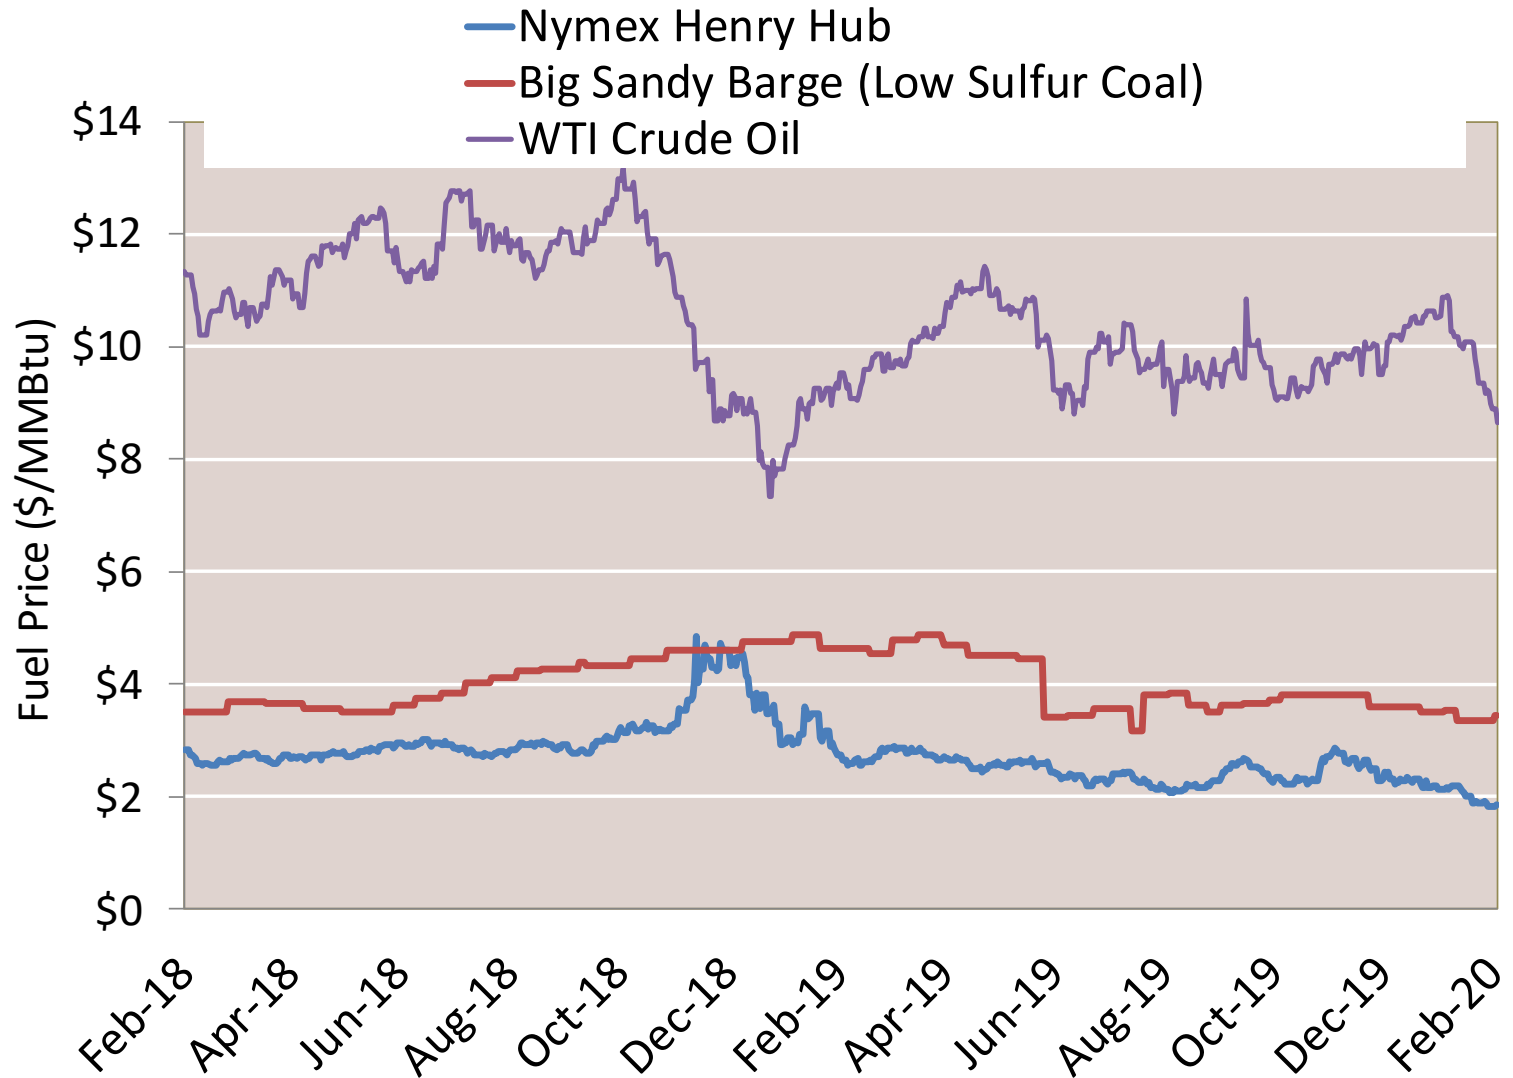

Fuels Price Graphic

Federal Energy Regulatory Commission **Market Assessments**