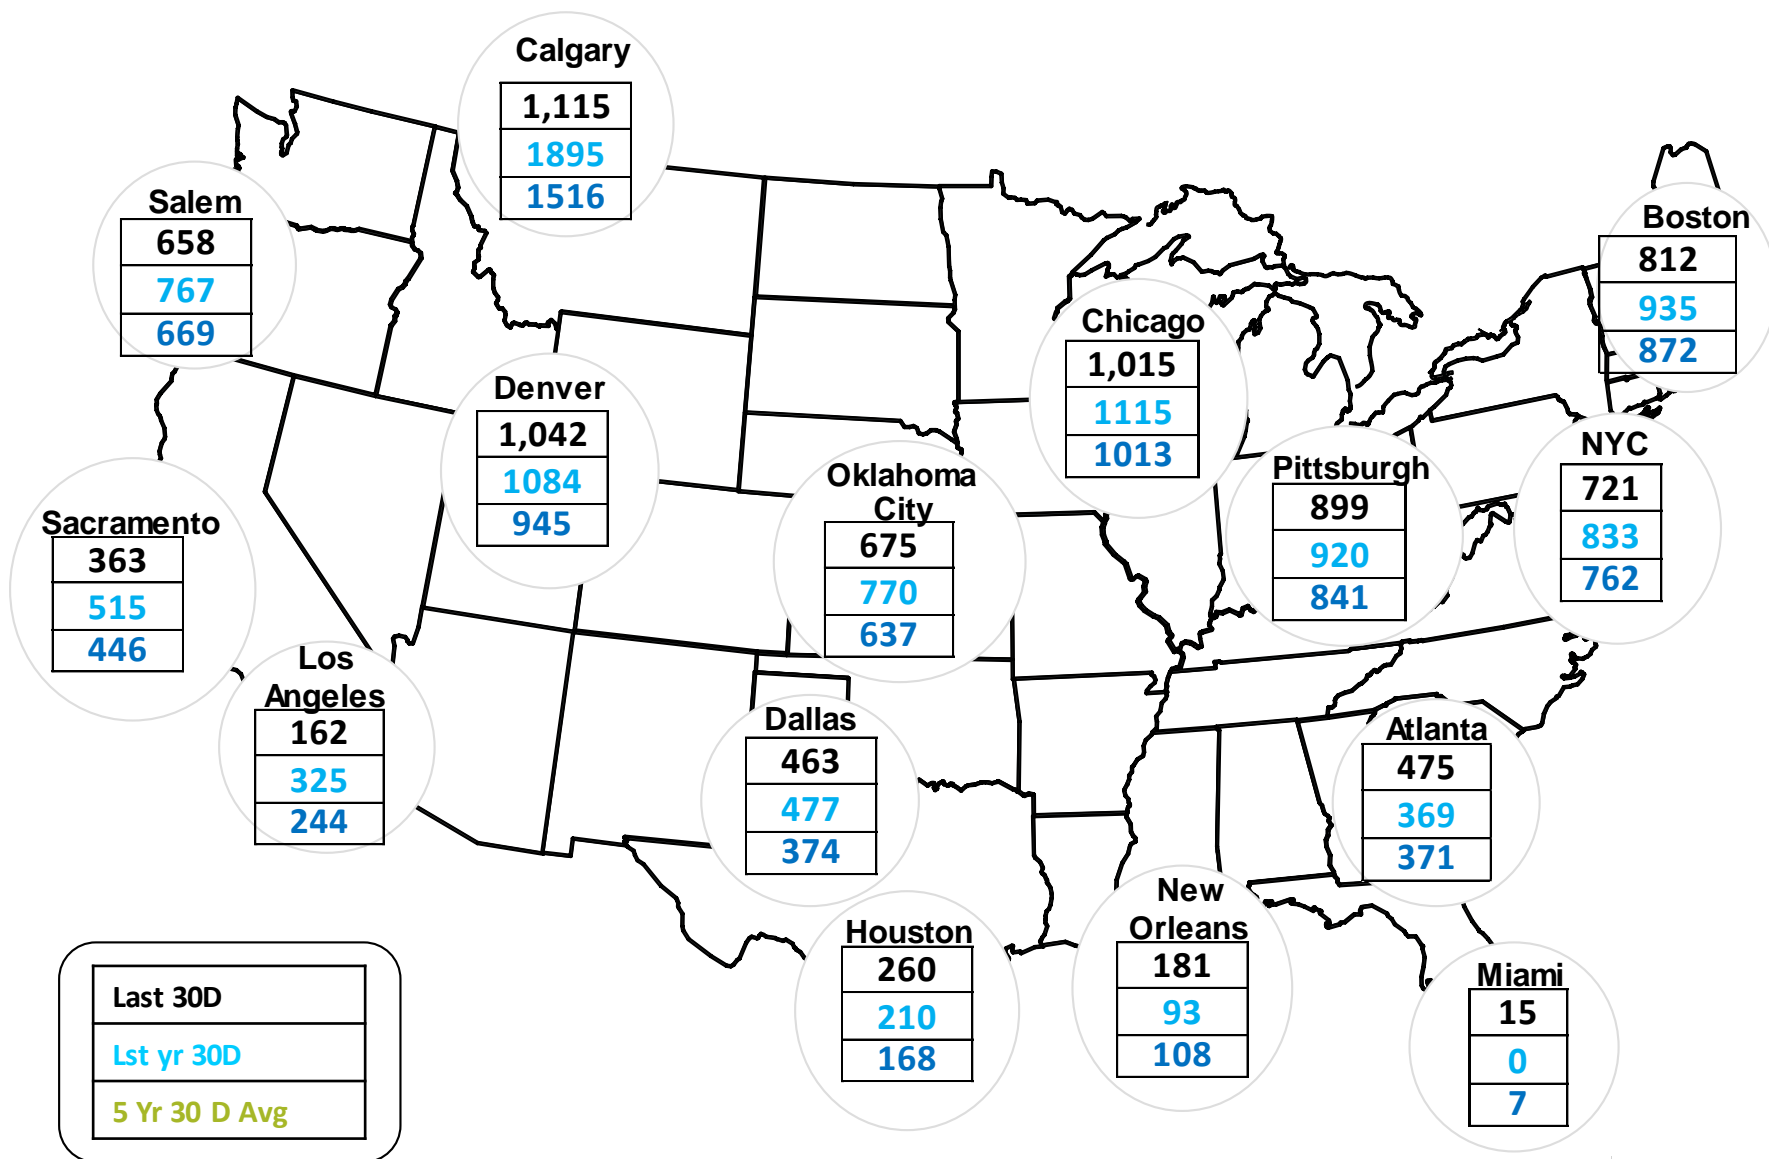

# Cumulative Heating Degree Days (HDDs) by City 30 Day Intervals

Federal Energy Regulatory Commission **Market Assessments**

Source: Bloomberg Weather Data

Updated Mar-2020

# Cumulative Cooling Degree Days (CDDs) by City 30 Day Intervals

Federal Energy Regulatory Commission **Market Assessments**