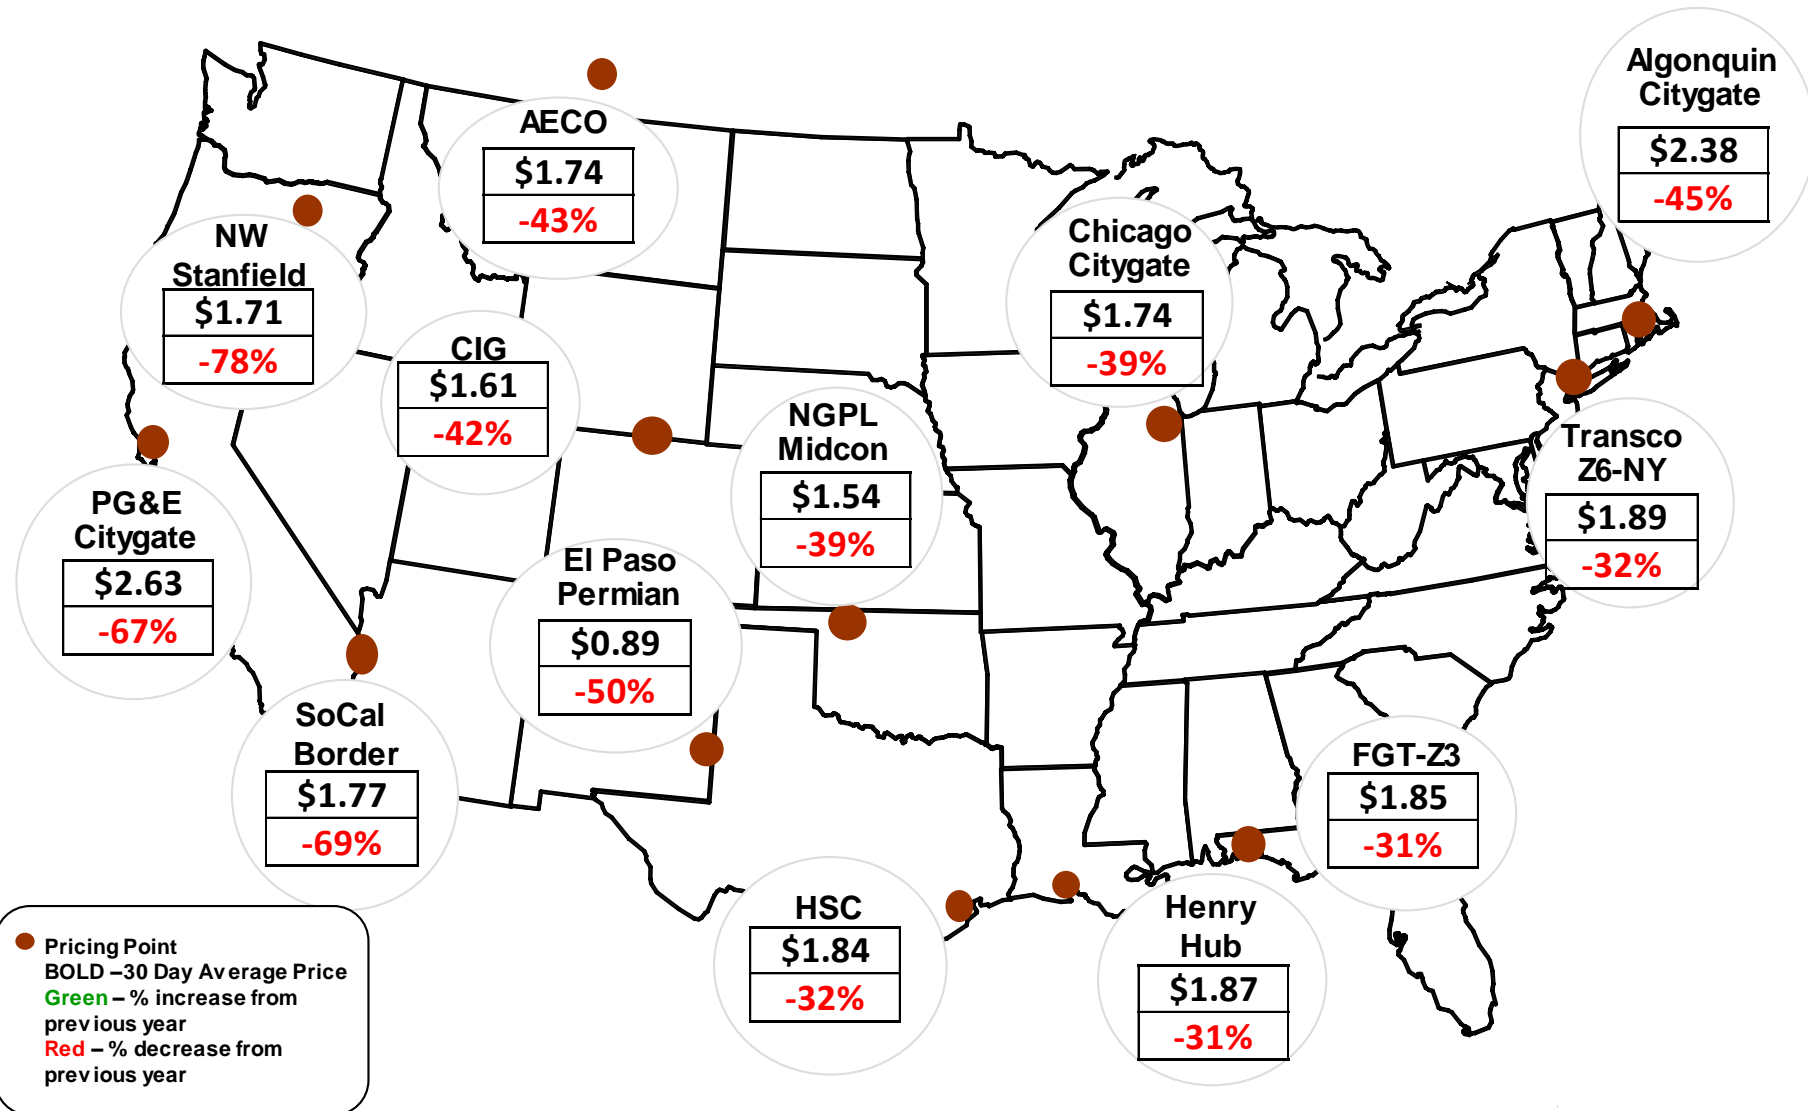

Day Ahead Natural Gas Prices 30 Day Average ($/MMBtu)

Federal Energy Regulatory Commission **Market Assessments**