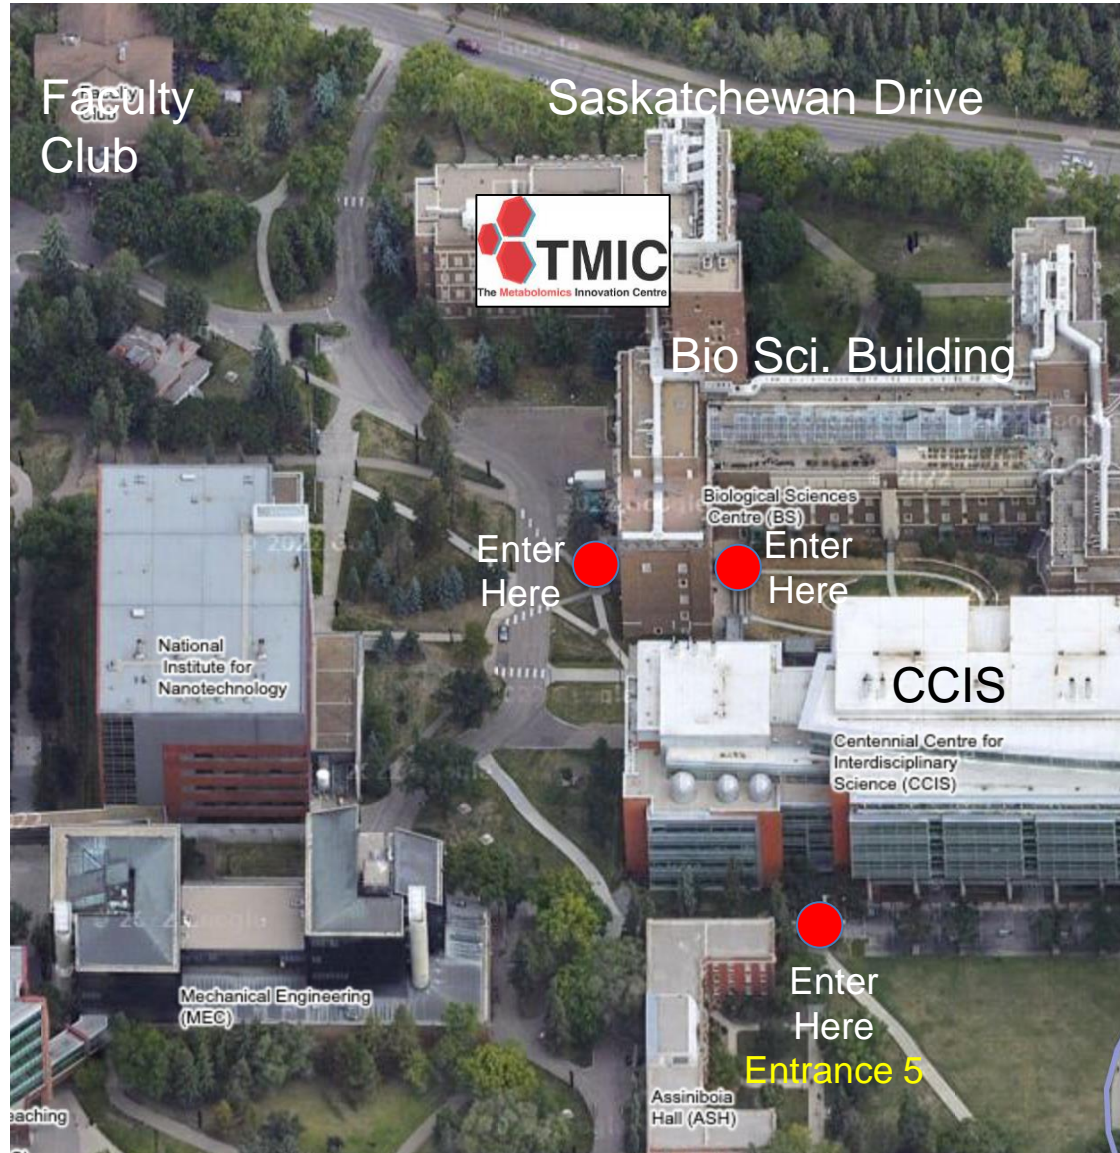

Finding TMIC & Wishart Lab

Finding BioSci & Wishart Lab

Wishart Lab

TMIC and the Wishart Lab are located on the 8th floor of the BioSci Building

**UofA
Campus
Aerial View**

Two buildings of note – BioSci and CCIS

Finding TMIC & Wishart Lab

TMIC and the Wishart Lab are located on the 8th floor of the BioSci Building (Zoology wing)

Note the building entrances marked with red dots

Enter Here
Entrance 6

BioSci Building Schematic

BioSci Building & TMIC

BioSci Building & TMIC

Finding TMIC -- Entrance 1

Finding TMIC -- Entrance 2

Finding TMIC -- Entrance 5

Finding TMIC -- Entrance 6

Finding TMIC -- Elevator 1