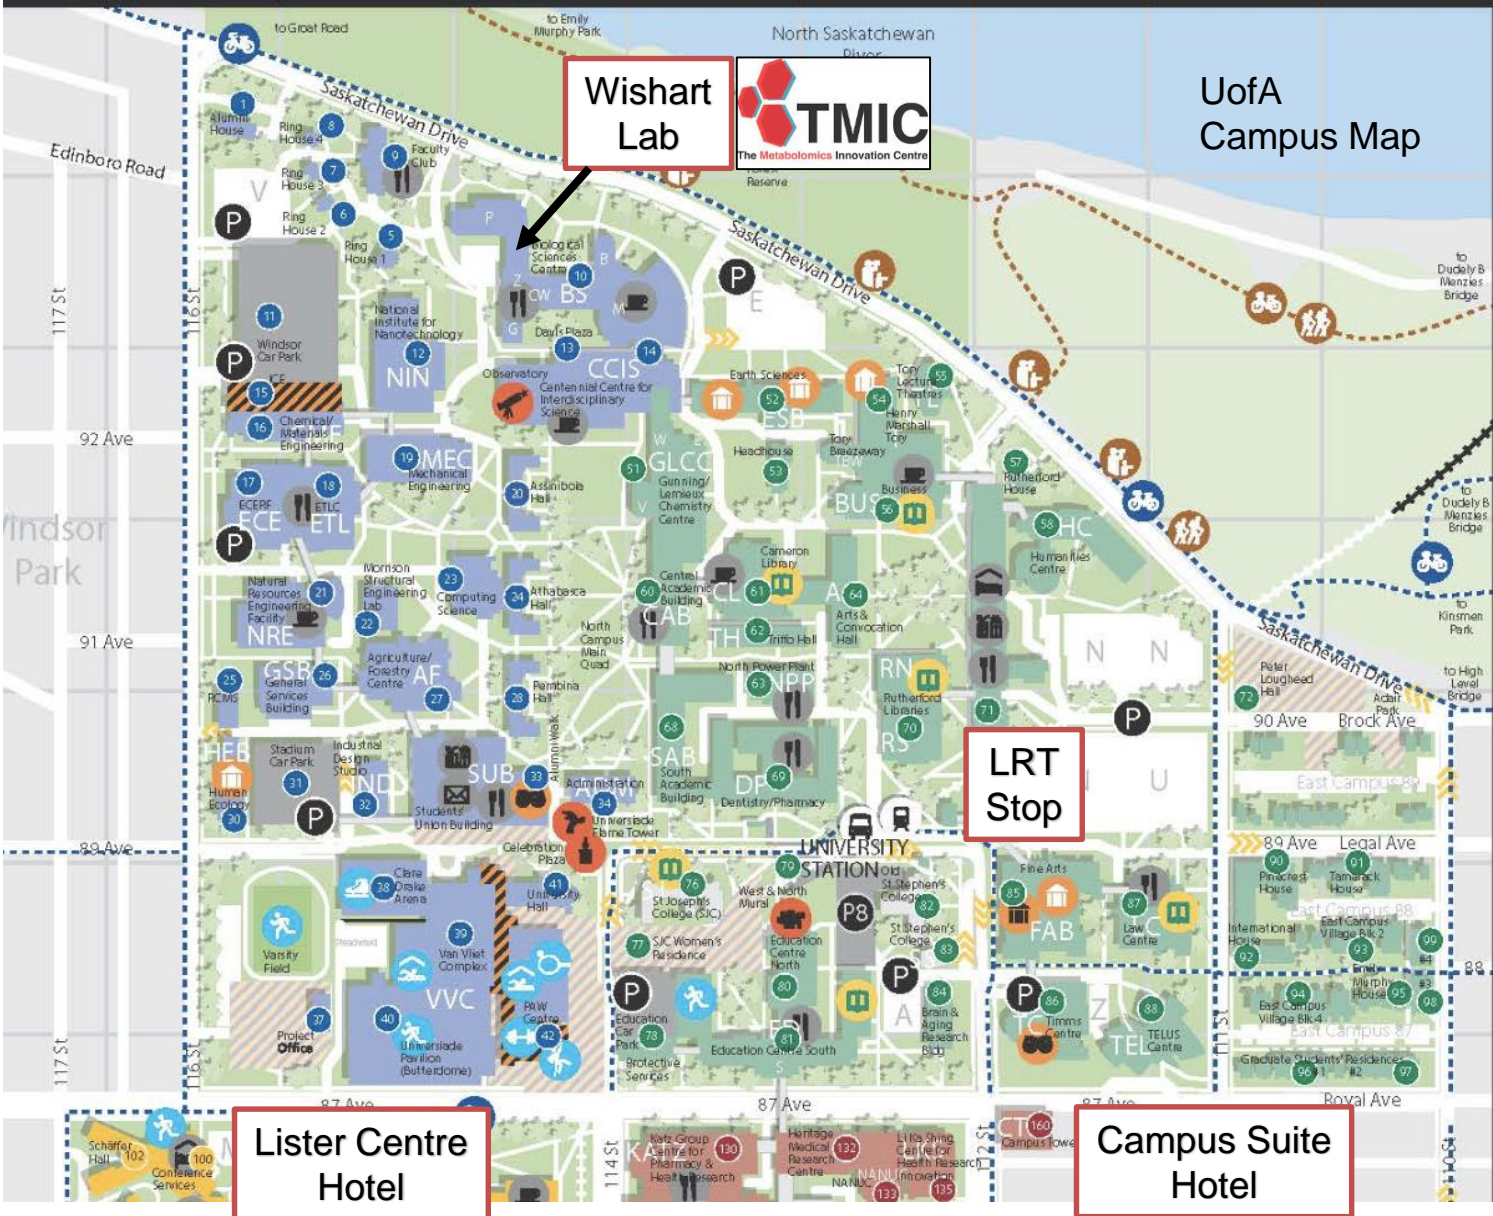

Finding TMIC & Wishart Lab

Finding BioSci & Wishart Lab

Wishart Lab

TMIC and the Wishart Lab are located on the 8th floor of the BioSci Building

**UofA
Campus
Aerial View**

Two buildings of note – BioSci and CCIS

Finding TMIC & Wishart Lab

TMIC and the Wishart Lab are located on the 8th floor of the BioSci Building (Zoology wing)

Note the building entrances marked with red dots

Enter Here
Entrance 6

BioSci Building Schematic

BioSci Building & TMIC

BioSci Building & TMIC

Finding TMIC -- Entrance 1

Finding TMIC -- Entrance 2

Finding TMIC -- Entrance 5

Finding TMIC -- Entrance 6

Finding TMIC -- Elevator 1