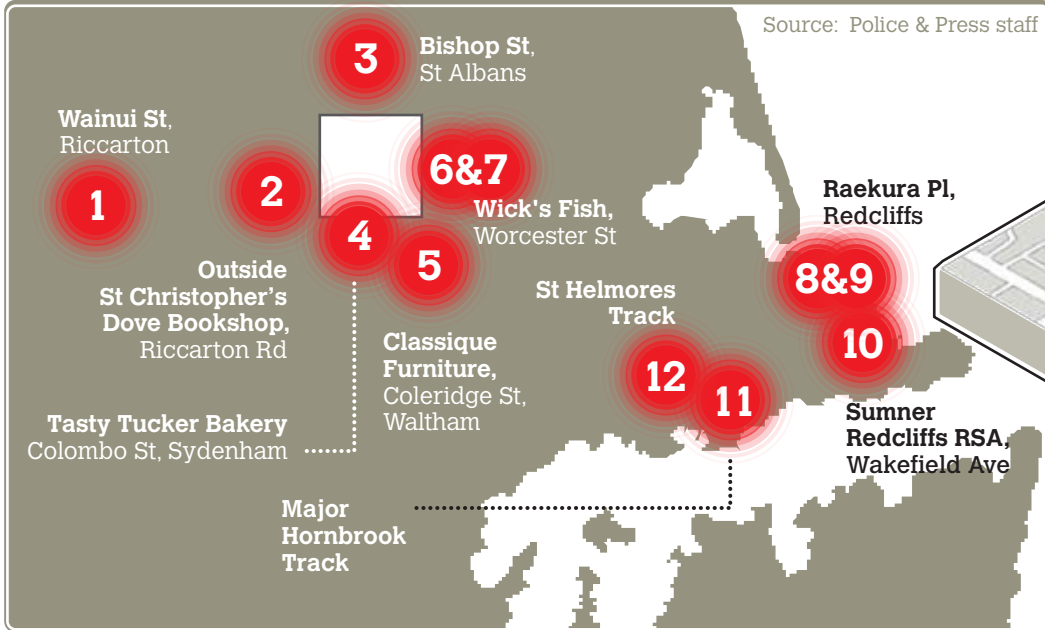

Confirmed locations of earthquake fatalities

12 people died in the suburbs

115

A. CTV building, Madras St

18

B. PGC building, Cambridge Tce

10

C. Colombo St

8

D. Bus (No 702)

4

E. Cashel St

4

F. Manchester St

3

G. Lichfield St

3

H. Methodist Mission Church, Durham Street